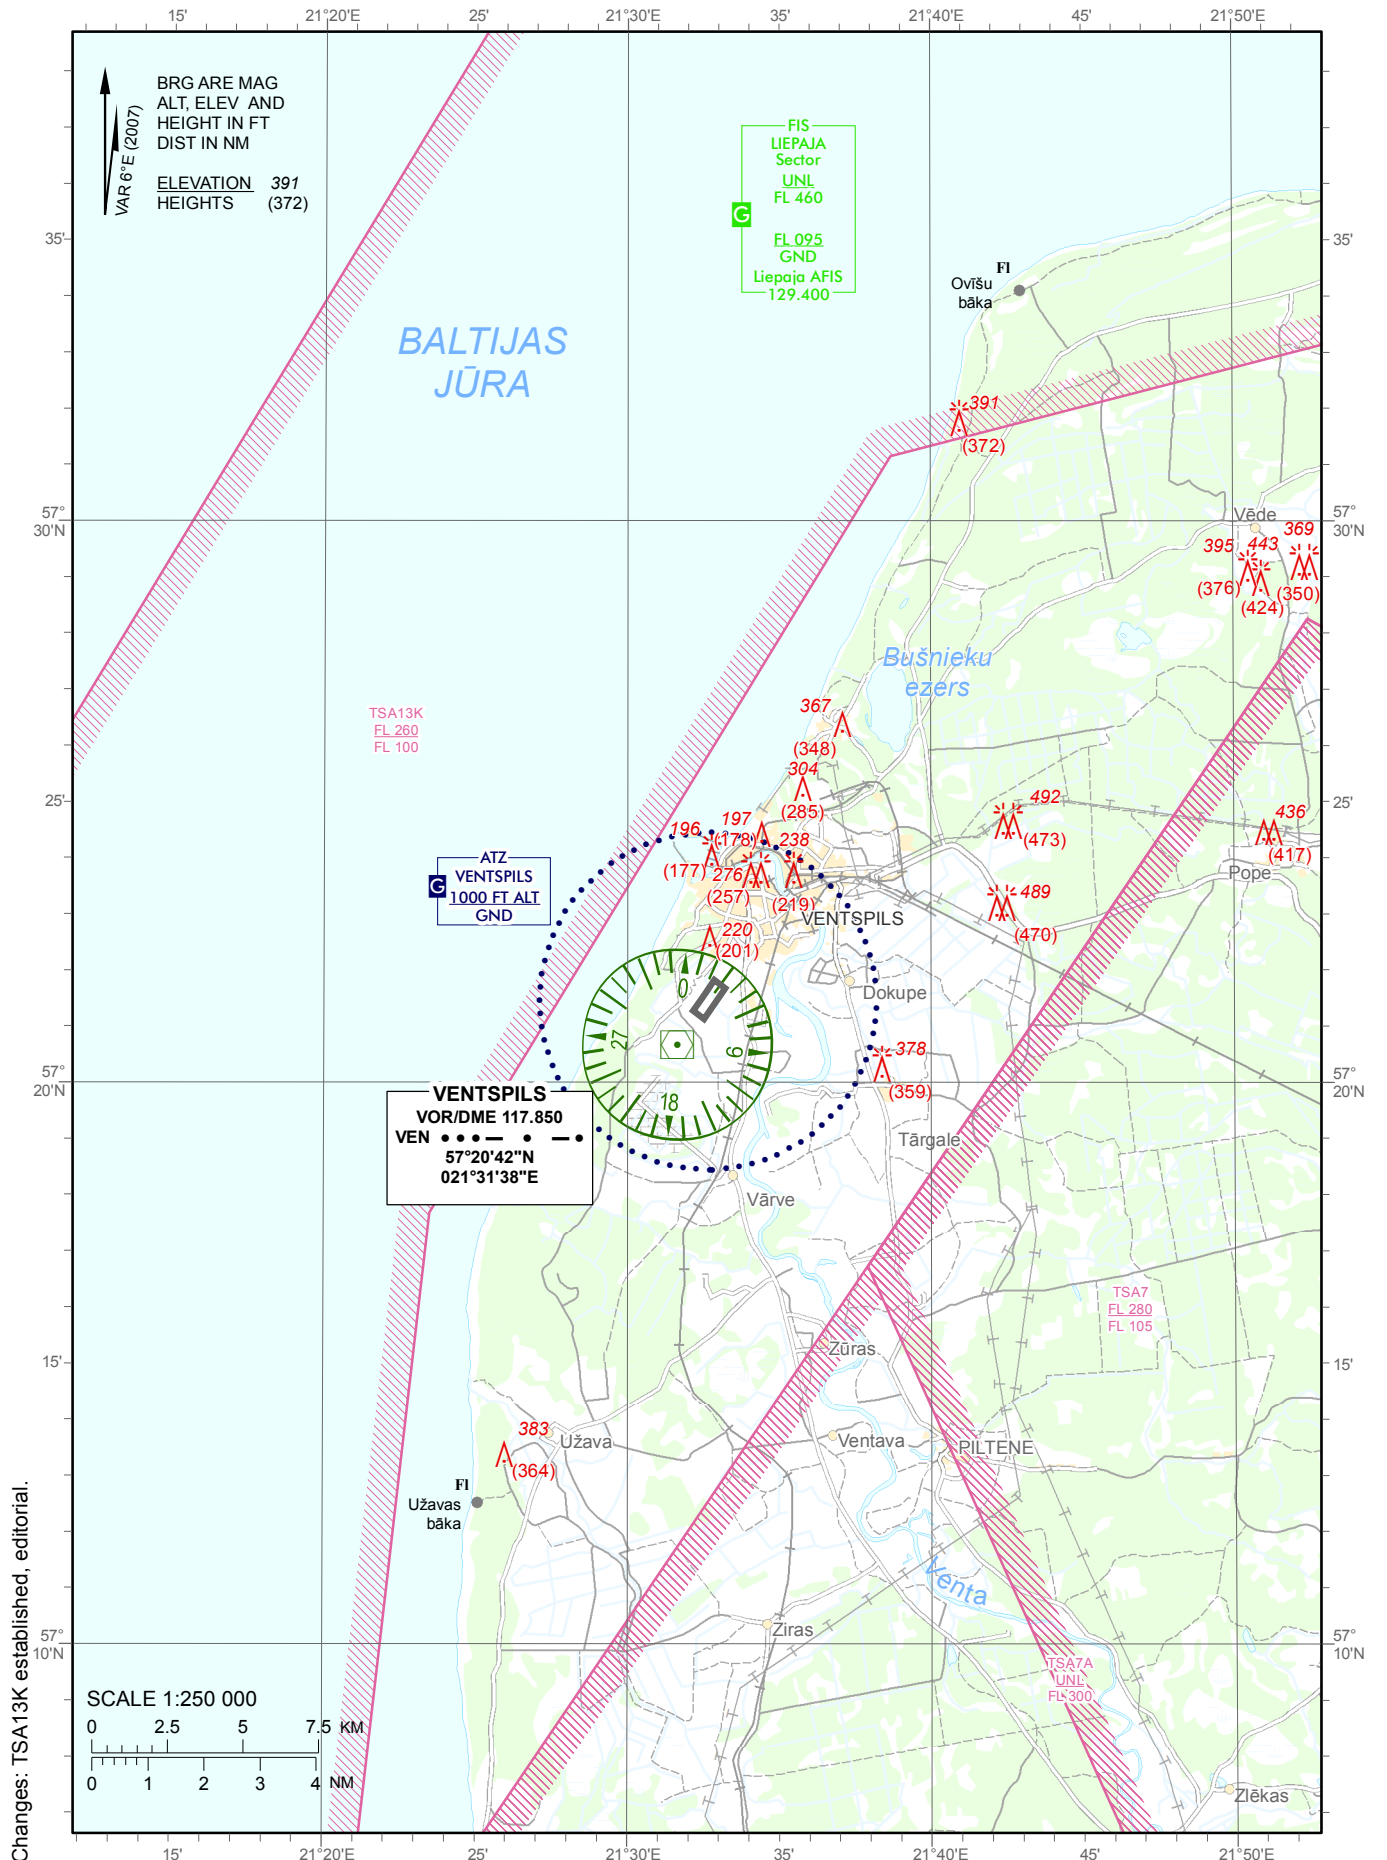

**VISUAL
APPROACH
CHART - ICAO**

**AERODROME ELEV 19'
HEIGHTS RELATED TO
AD ELEV**

METEO 126.800

VENTSPILS

Changes: TSA13K established, editorial.

INTENTIONALLY LEFT BLANK