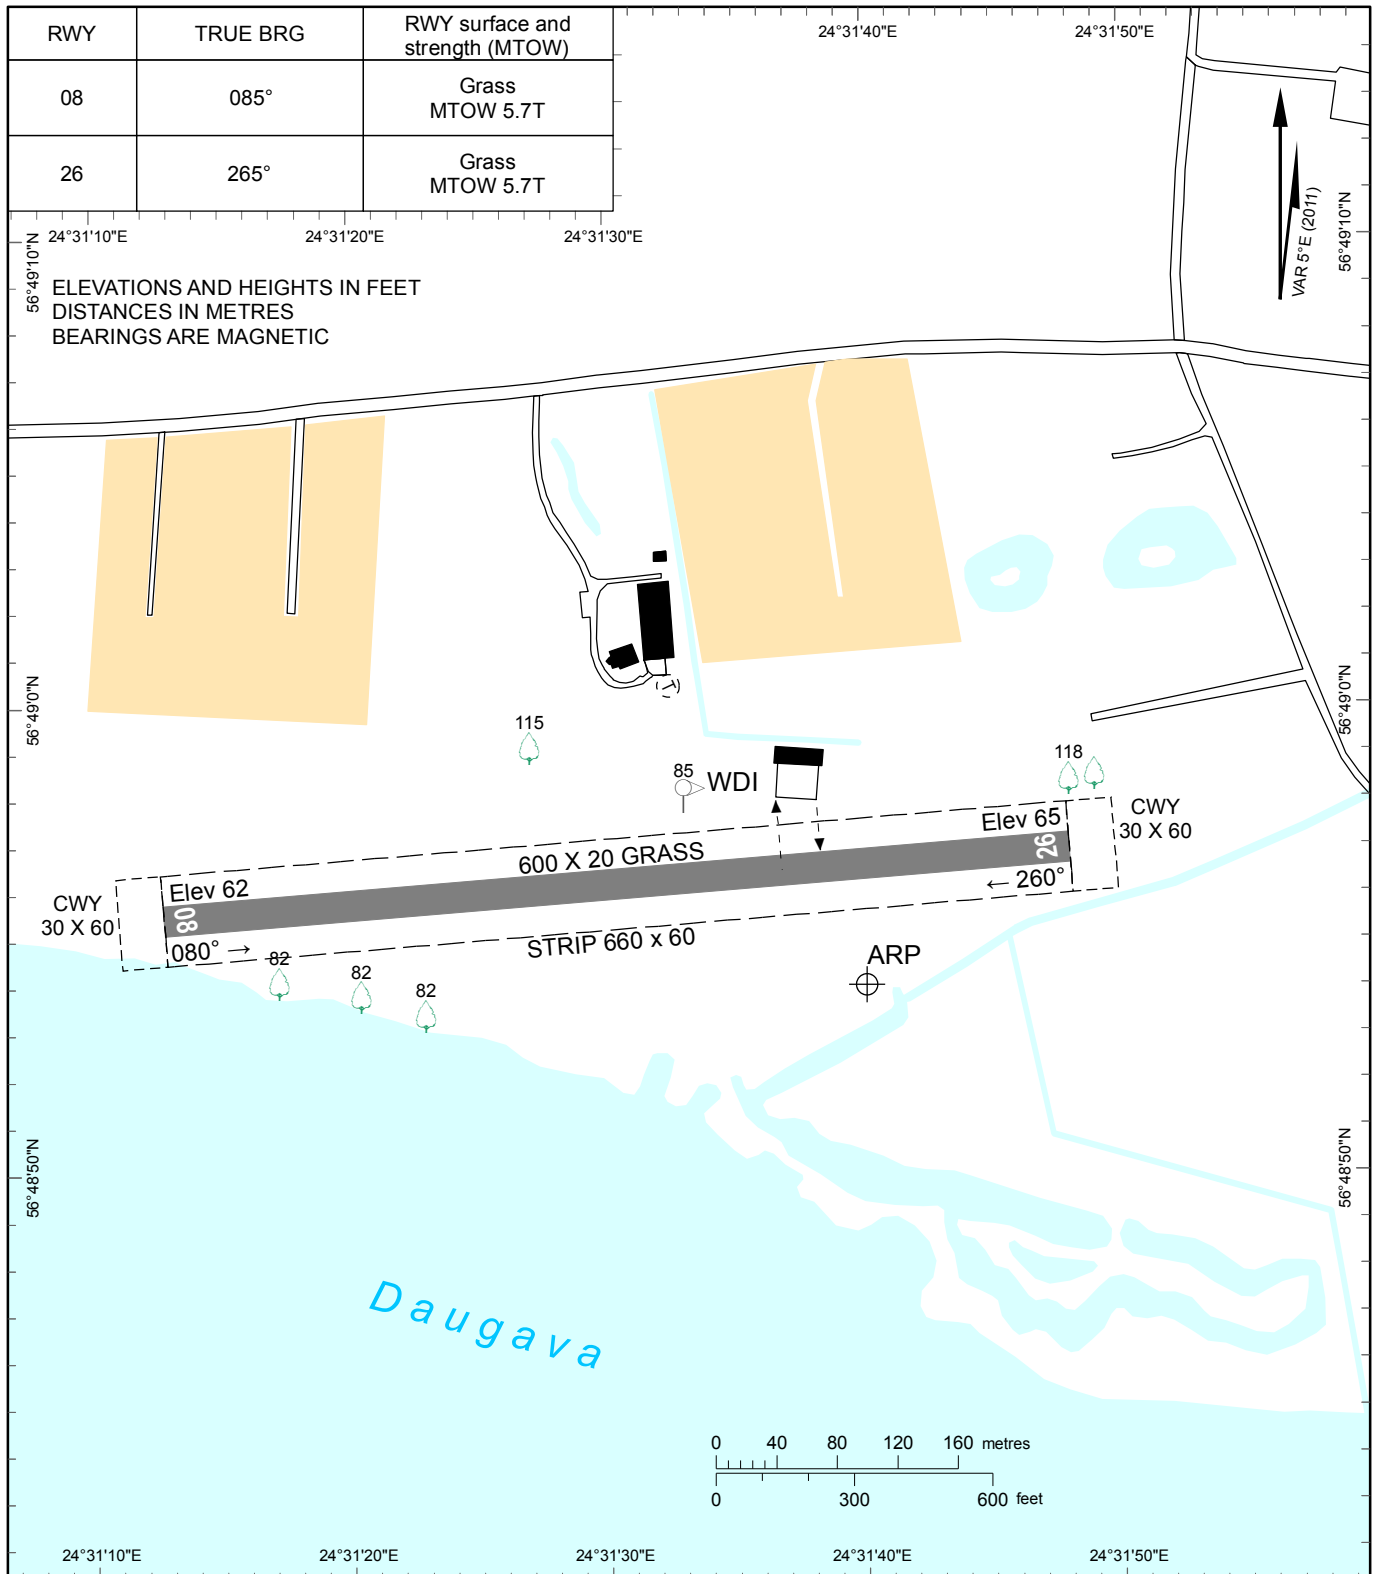

AERODROME CHART - ICAO

56°48'54"N  
024°31'40"E

ELEV 65'

IKSHKILE

Legend

- (T) - Refuelling
- ▶ --- - Taxiing in/out

Changes: editorial.

*INTENTIONALLY LEFT BLANK*