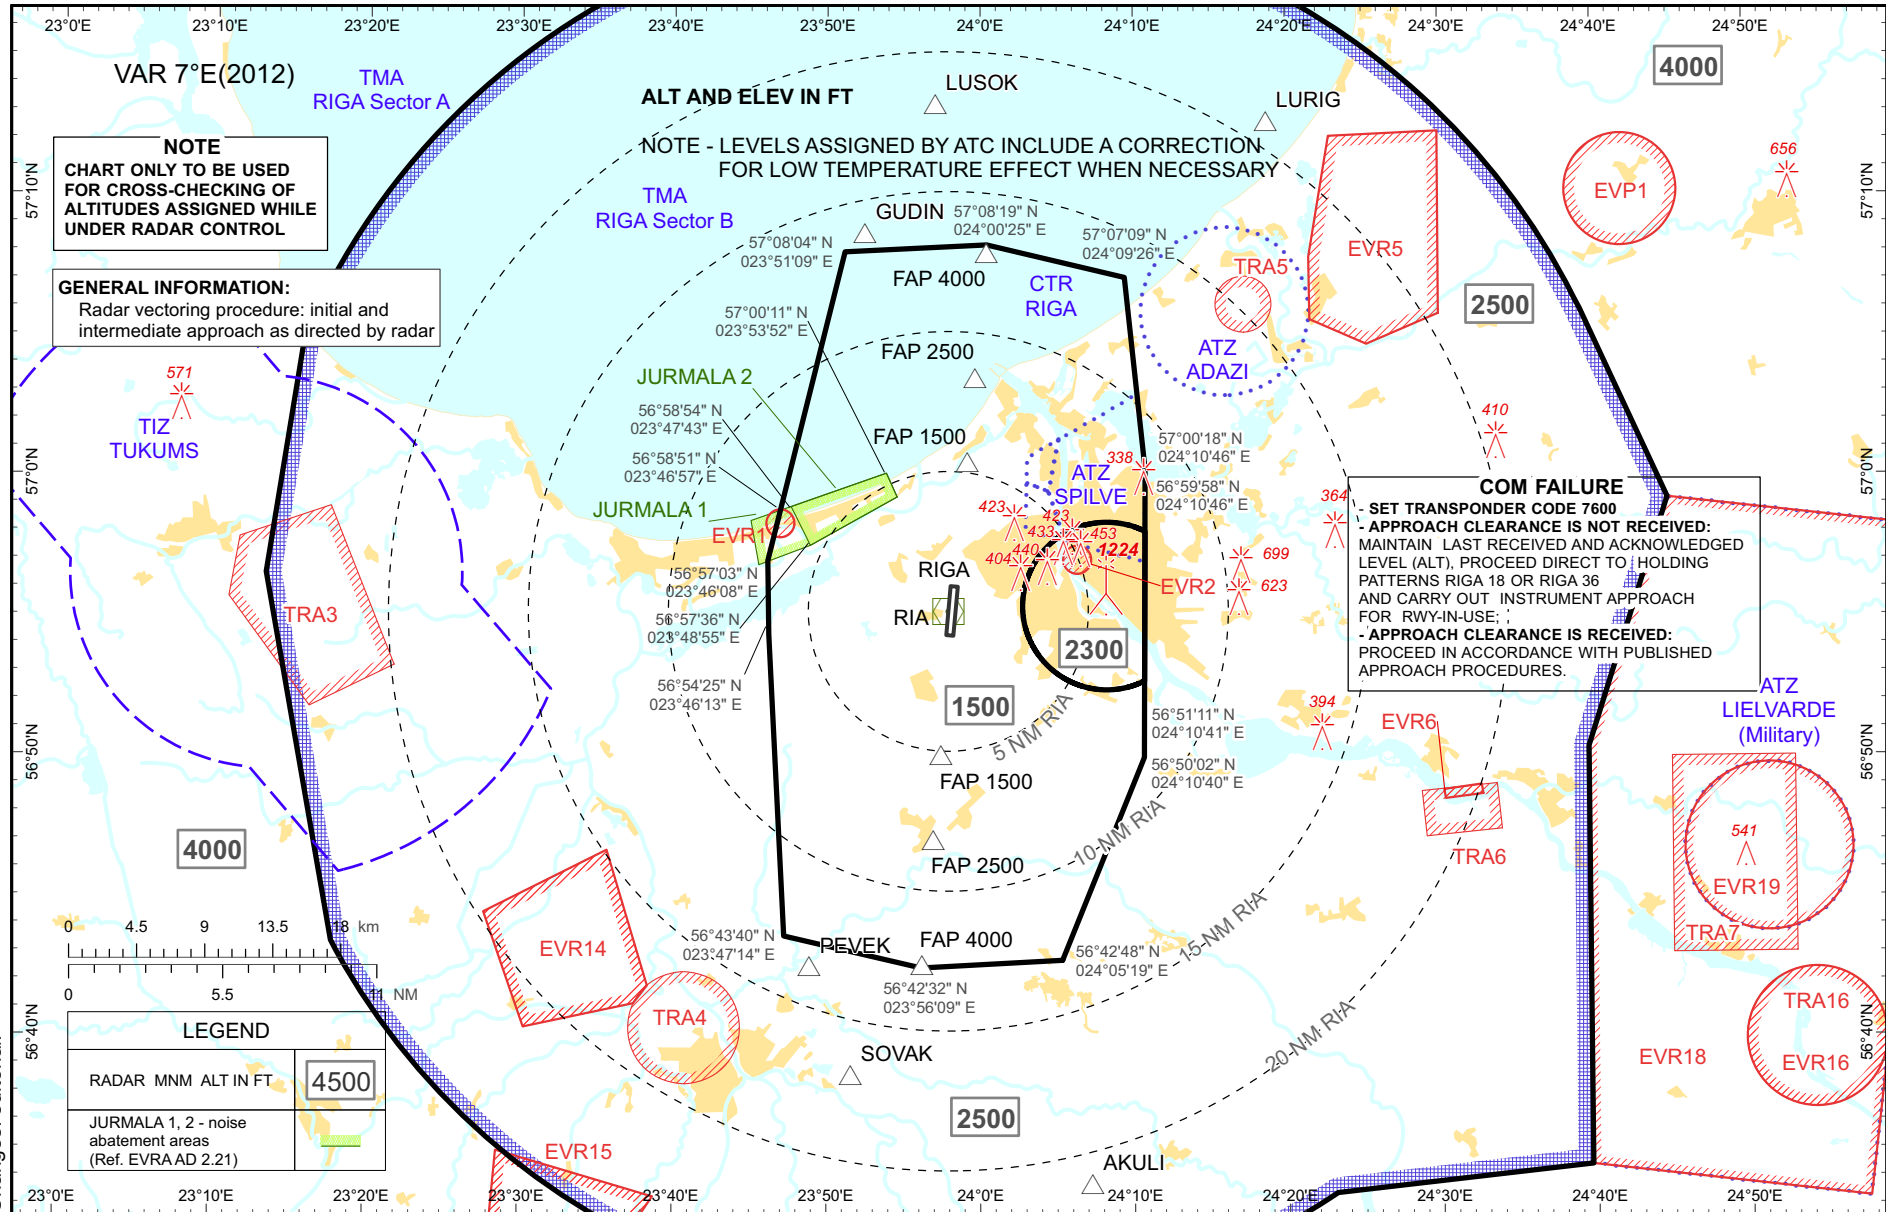

**ATC SURVEILLANCE MINIMUM
ALTITUDE CHART - ICAO**

**AERODROME ELEV 36'
TRANSITION ALT 5000**

APP	129.925
	134.850(HX)
TWR	118.100
ATIS	120.175

**RIGA
(EVRA)**

THIS PAGE INTENTIONALLY LEFT BLANK