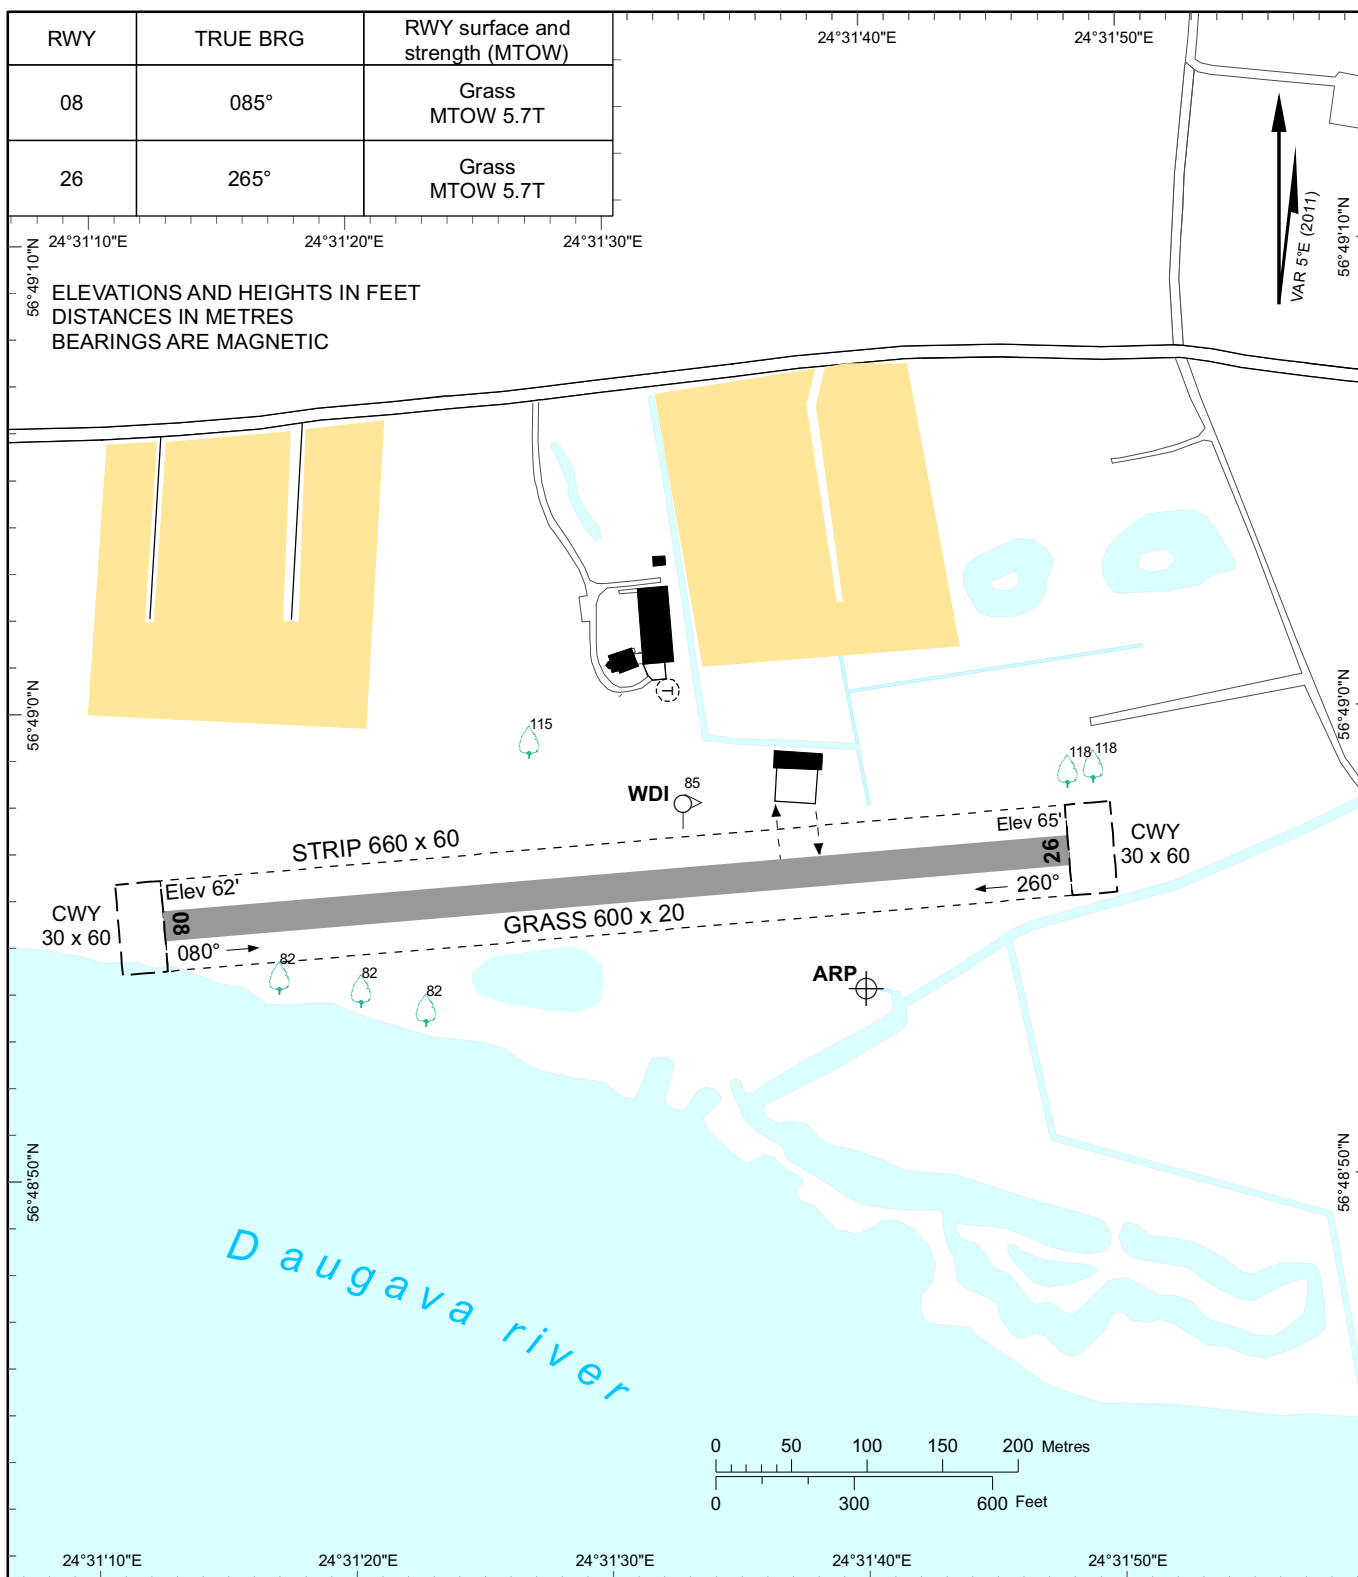

AERODROME CHART - ICAO

56°48'54"N
024°31'40"E

ELEV 65'

IKSHKILE/(EVPA)

Legend

-  - Refuelling
-  - Taxiing in/out

Changes: new chart

INTENTIONALLY LEFT BLANK