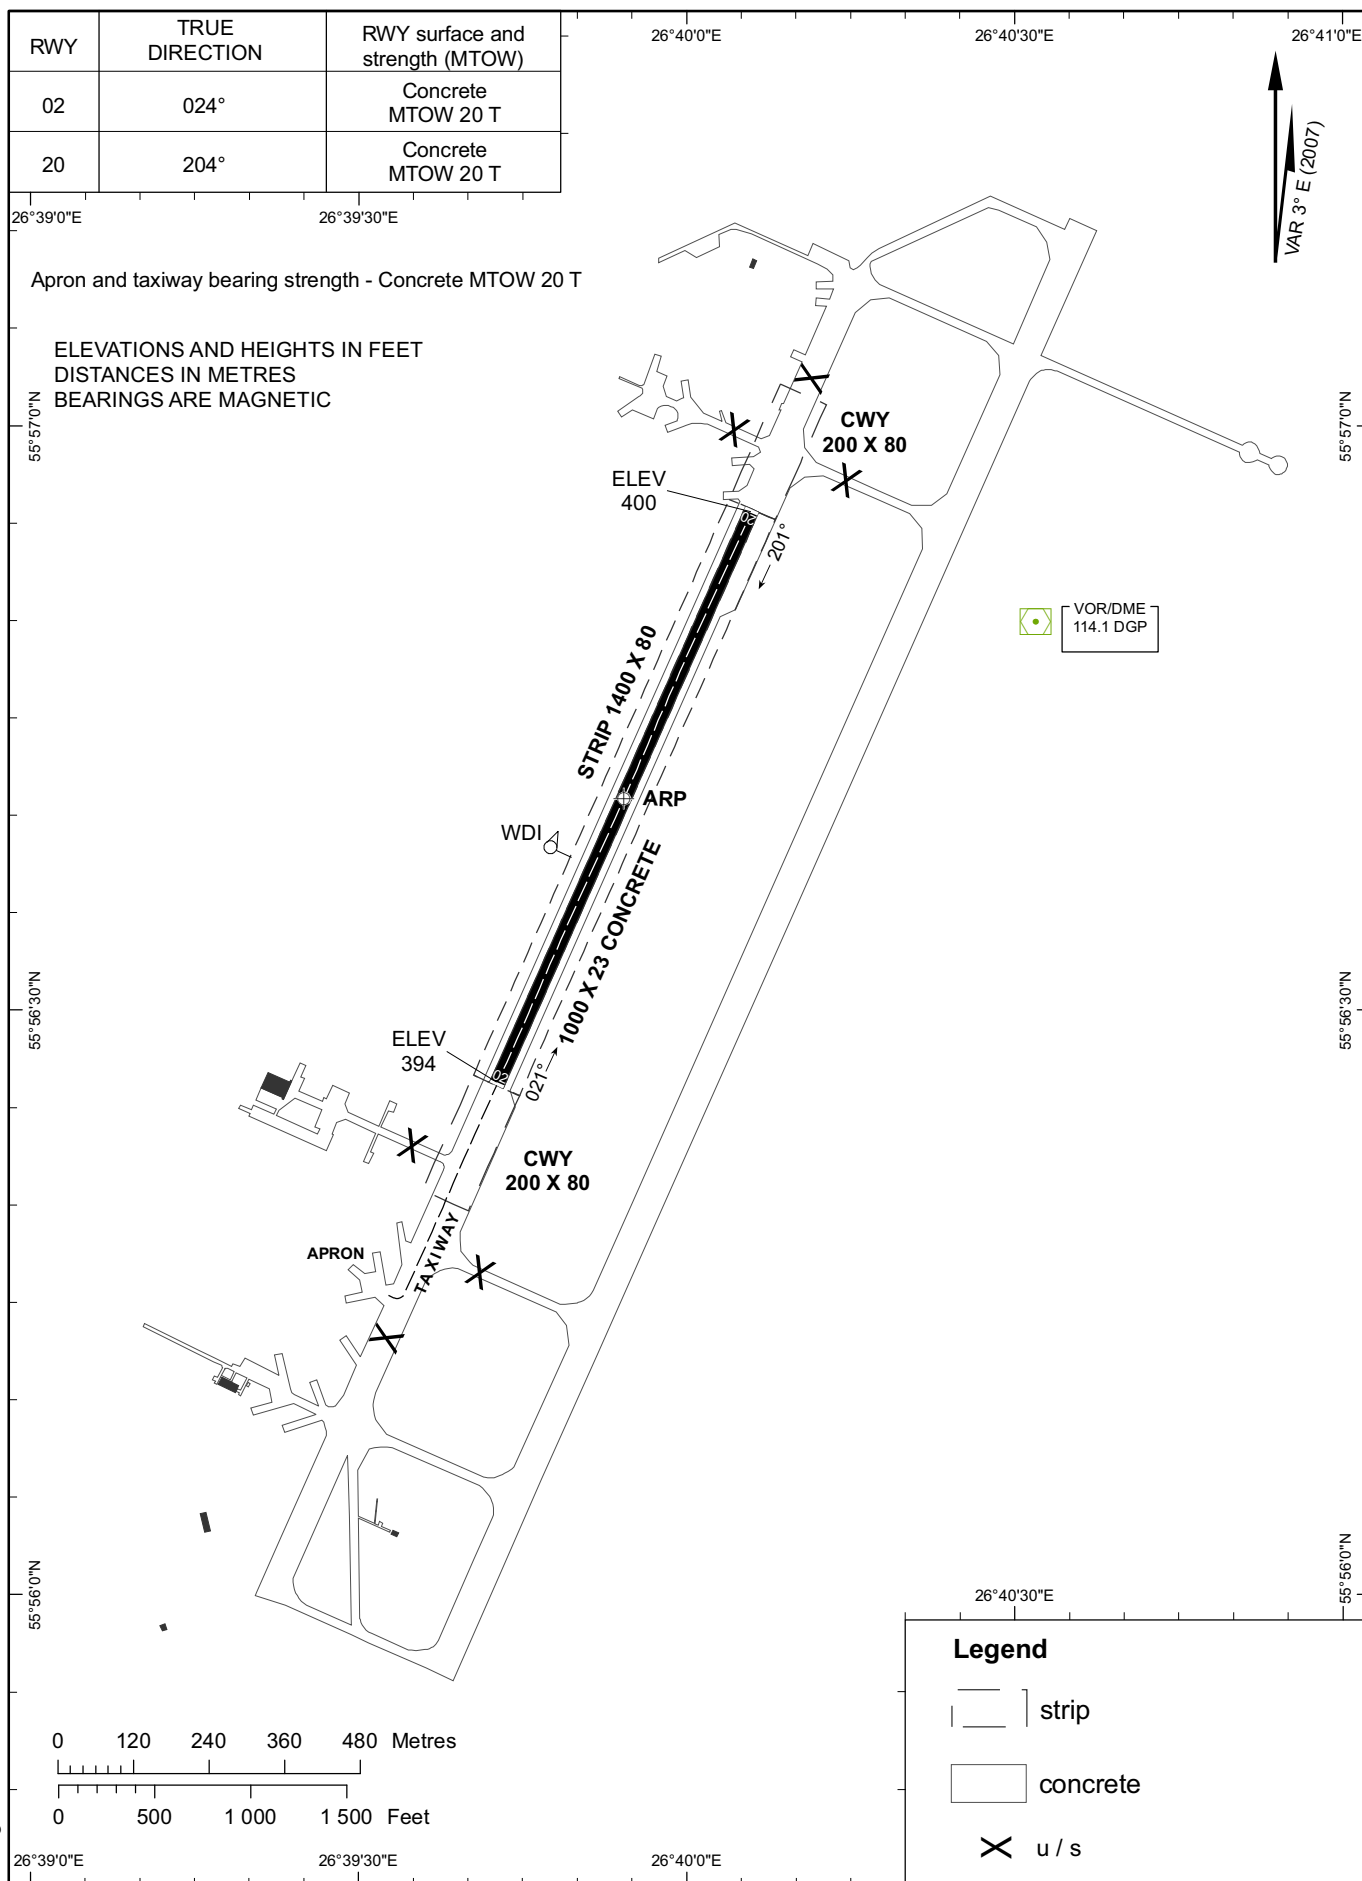

AERODROME CHART - ICAO 55°56'41"N
026°39'54"E

ELEV 400'

DAUGAVPILS/(EVDA)

Changes: new chart

INTENTIONALLY LEFT BLANK